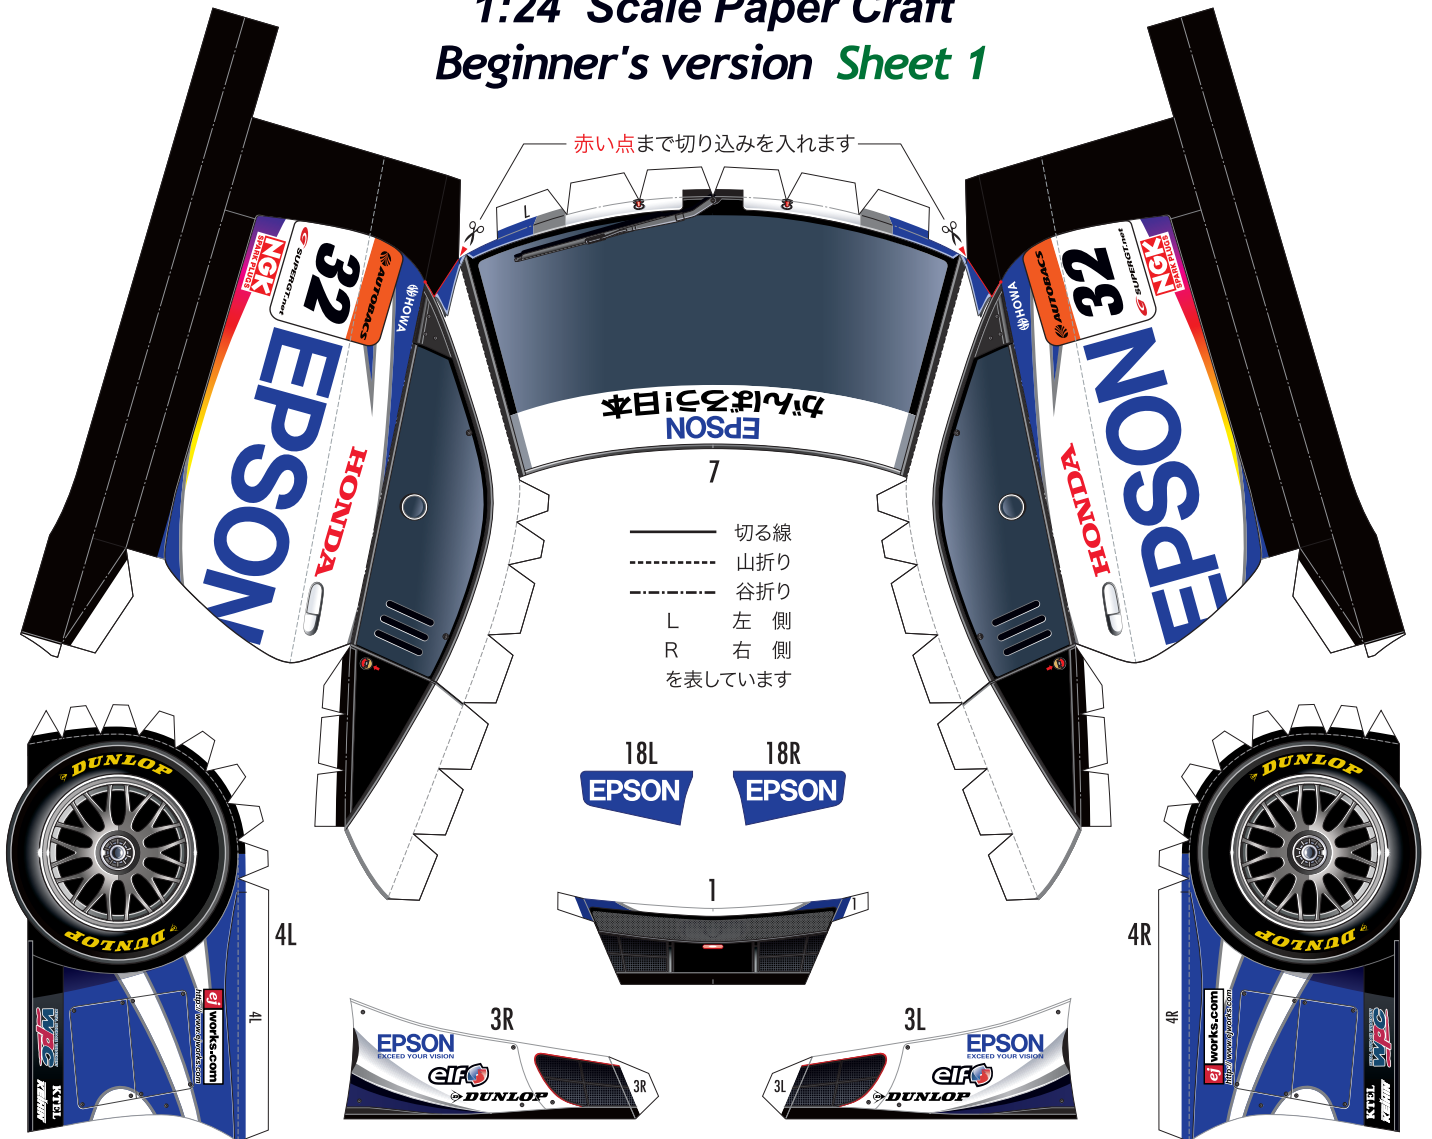

SUPER GT 2011 SERIES GT500 Epson Nakajima Racing EPSON HSV-010GT

1:24 Scale Paper Craft Beginner's version Sheet 1

山折り線に沿って裏同士を貼り合わせます

SUPER GT 2011 SERIES GT500 **Epson Nakajima Racing** EPSON HSV-010GT

1:24 Scale Paper Craft

Beginner's version Sheet 2