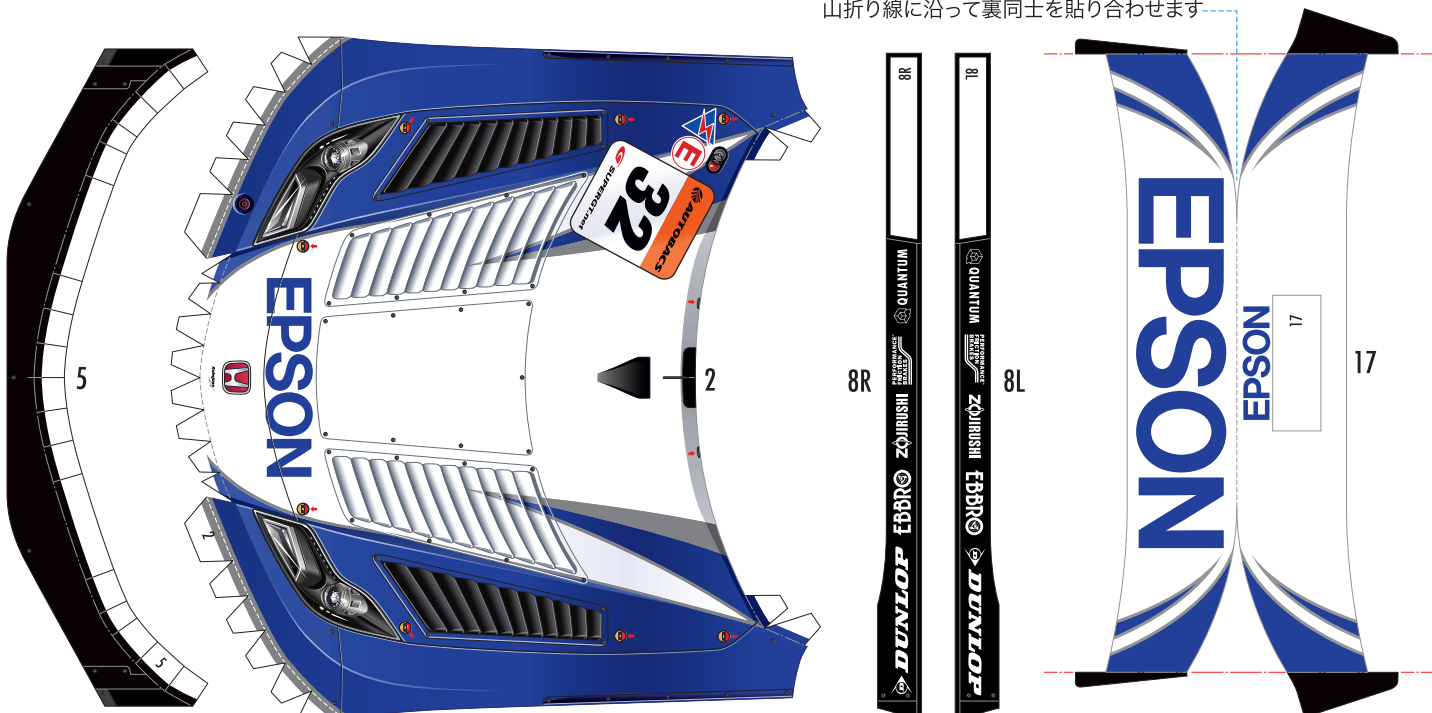

SUPER GT 2011 SERIES GT500 Epson Nakajima Racing EPSON HSV-010GT

1:24 Scale Paper Craft Beginner's version Sheet 1

山折り線に沿って裏同士を貼り合わせます

SUPER GT 2011 SERIES GT500 **Epson Nakajima Racing** EPSON HSV-010GT